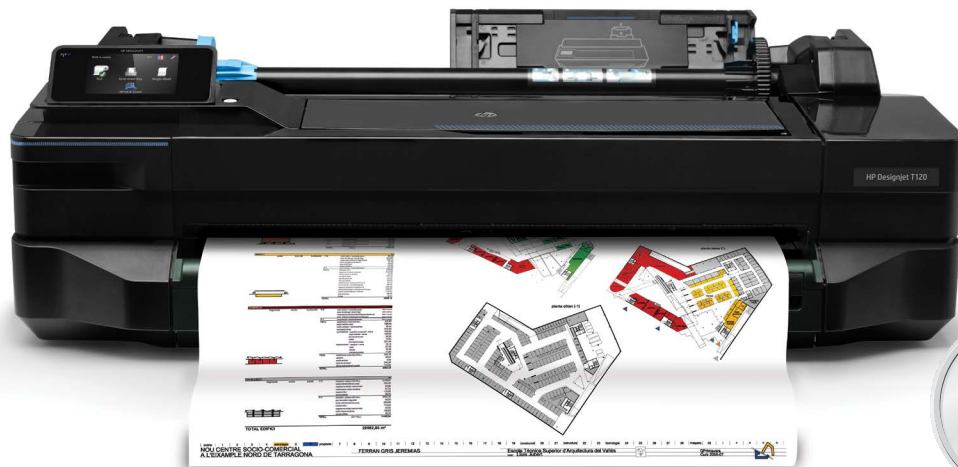

HP DesignJet T120 Printer

The most affordable HP DesignJet printer¹—easy to use and ultra compact

Value—More for your money

- Take control of your print jobs—print technical documents in-house—and help save time and money.
- Easily print project sets and PDF documents with HP Click printing software.
- Get HP DesignJet quality in small-format sizes—print half-size documents with the A4/A3 input tray.
- Print faster—get A1/D prints in 45 sec from the roll, cut sheets at 6 pages per minute from the sheet feeder.

SUPER COMPACT—This printer can fit anywhere

- The most compact 24-inch printer² is the perfect fit for your studio or office.
- Fits anywhere—place this printer on your desktop, shelf, or wherever it's convenient with the optional stand.
- Move this printer any time, any place—with Wi-Fi connectivity, all you need is a power plug.³
- The professional look and feel of this printer is designed to complement your workplace.

MOBILE—Easily print from smartphone or tablet³

- Print easily from your smartphone or tablet with HP Mobile Printing.³
- When you're on-the-go, you can print a file by sending an email to the printer using ePrint.³
- HP Smart app provides additional printing and collaboration features.⁴